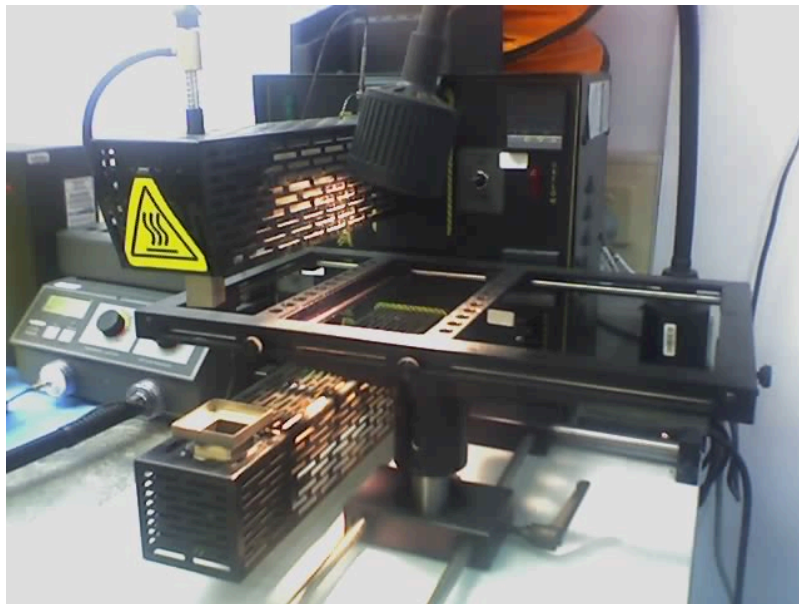

Machine details

Machine type	Vintage	Condition	Location
APE Rework centre	2000	Great condition	Brisbane

Actual machines depicted.

Ape Flomaster Bga rework centre

Convection top & bottom side

Fully controllable and programable

Auto Vacuum pickup

Great Bga rework system

sales@resurface.com.au

Tel: 61 7 32096233

Mob: 61 431 771 878