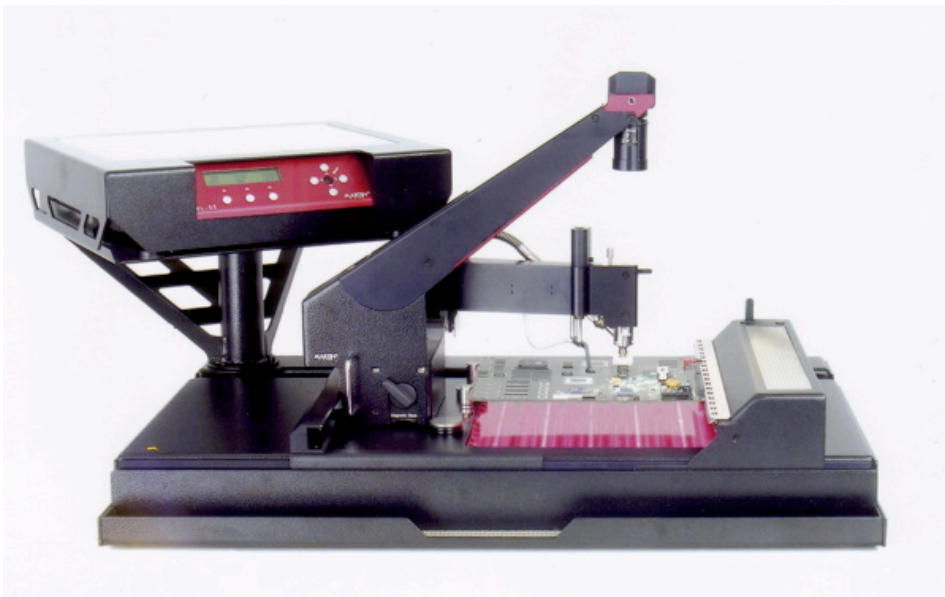

Machine details

Machine type	Vintage	Condition	Location
MARTIN BGA REWORK CENTRE	2007	NEW	Brisbane

The above machine is ready for delivery or demo (subject to prior sale).

If you have a requirement or require a demo please let us know.

[Martin Bga/Csp Rework centre.](#)