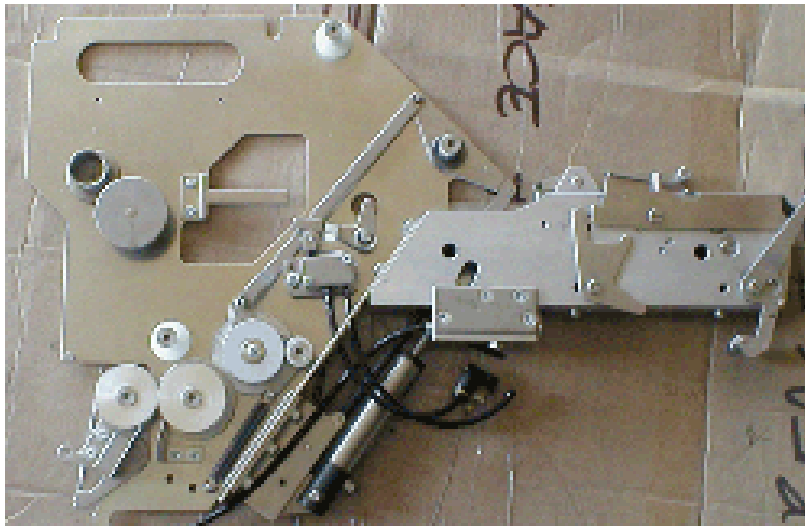

Machine details

Machine type	Vintage	Condition	Location
Yamaha Mechanical feeders	Various	Excellent	Brisbane

Actual machine depicted.

Suitable for Philips CSM/Yamaha YM

Sizes currently available:

8-12-16-24-32mm