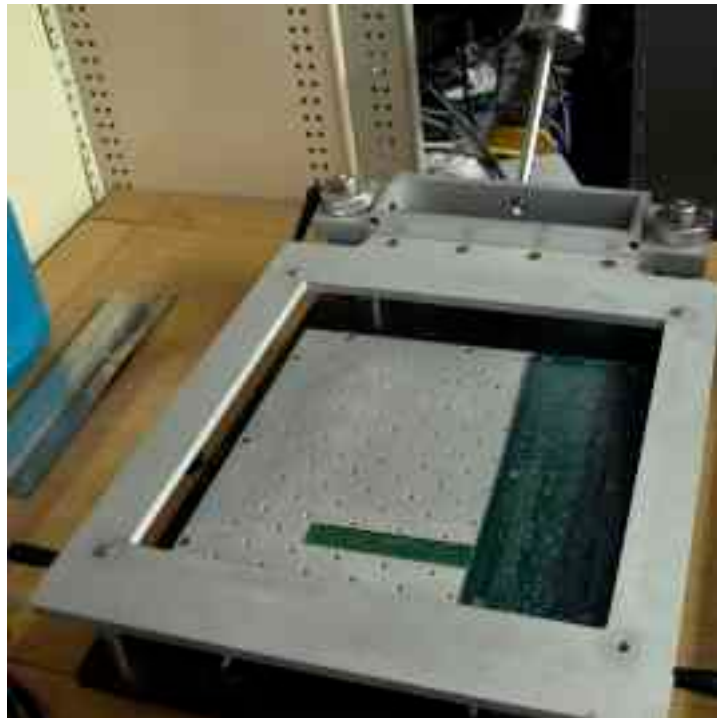

Machine details

Machine type	Vintage	Condition	Location
Manual printer	1998 approx	Good condition	Brisbane

Actual machine depicted.

Good manual printer

Ideal for start up or low volume work

Good condition fully working.