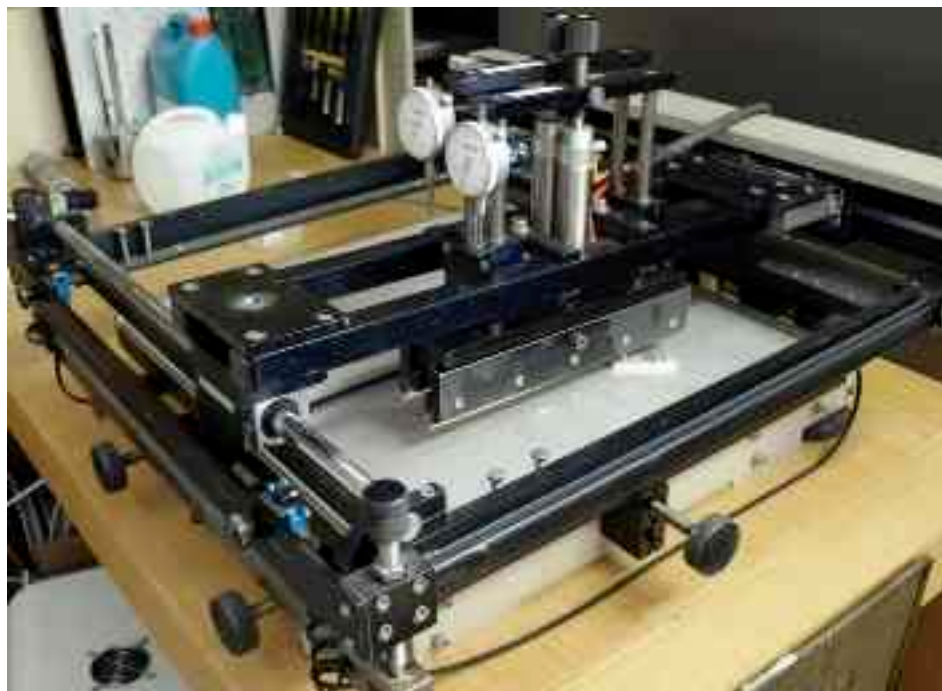

Machine details

Machine type	Vintage	Condition	Location
Semi Auto printer	2000 approx	Good condition	Brisbane

Actual machine depicted.

Good semi Auto

Ideal for start up or low volume work

Good condition fully working.